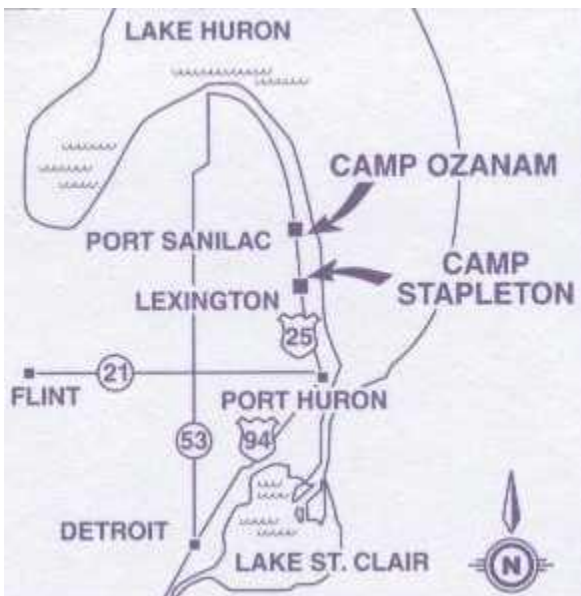

Pack 1705 Winter Camping 2011
Jan. 14, 15, 16
Camp Ozanam

Our camps are located on the shores of Lake Huron approximately 85 miles northeast of Detroit.

Directions from the Metropolitan Detroit area: I-94 east to Pt. Huron, follow M-25 toward Lexington north along the lake.

Camp Stapleton is three miles north of Lexington and **Camp Ozanam** is 5 miles north of Camp Stapleton.

Pack 1705 Winter Camping 2011
Jan. 14, 15, 16
Camp Ozanam

Our camps are located on the shores of Lake Huron approximately 85 miles northeast of Detroit.

Directions from the Metropolitan Detroit area: I-94 east to Pt. Huron, follow M-25 toward Lexington north along the lake.

Camp Stapleton is three miles north of Lexington and **Camp Ozanam** is 5 miles north of Camp Stapleton.