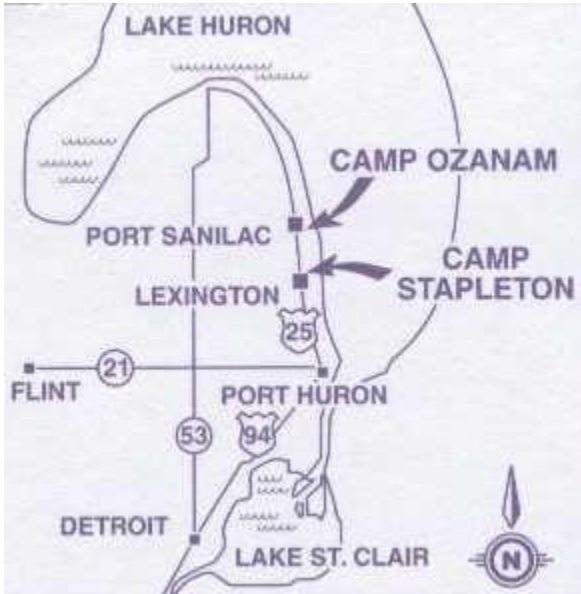

Pack 1705 Winter Camping 2011
Jan. 14, 15, 16
Camp Ozanam

Our camps are located on the shores of Lake Huron approximately 85 miles northeast of Detroit.

Directions from the Metropolitan Detroit area: I-94 east to Pt. Huron, follow M-25 toward Lexington north along the lake.

Camp Stapleton is three miles north of Lexington and **Camp Ozanam** is 5 miles north of Camp Stapleton.

Pack 1705 Winter Camping 2011
Jan. 14, 15, 16
Camp Ozanam

Our camps are located on the shores of Lake Huron approximately 85 miles northeast of Detroit.

Directions from the Metropolitan Detroit area: I-94 east to Pt. Huron, follow M-25 toward Lexington north along the lake.

Camp Stapleton is three miles north of Lexington and **Camp Ozanam** is 5 miles north of Camp Stapleton.